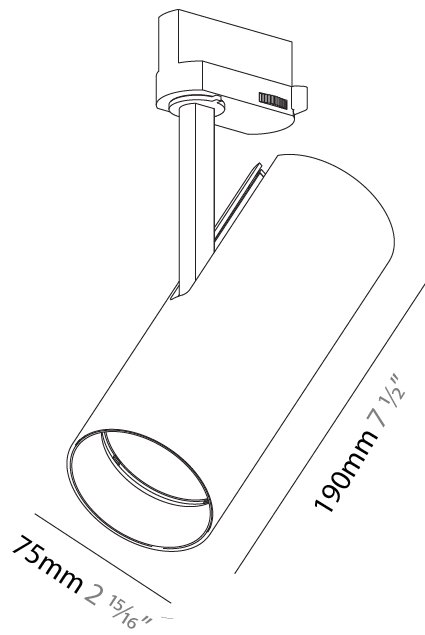

OPTICAL

Optic°: Lens Pack - No Lens / Linear Spread Lens / Honeycomb / Spread Lens
 Beam Angle: 12
 Adjustability: Rotational 350°; Tilt 90°

RATINGS AND CERTIFICATIONS

Certified By: Certified for North American Standards
 IP rating: IP20