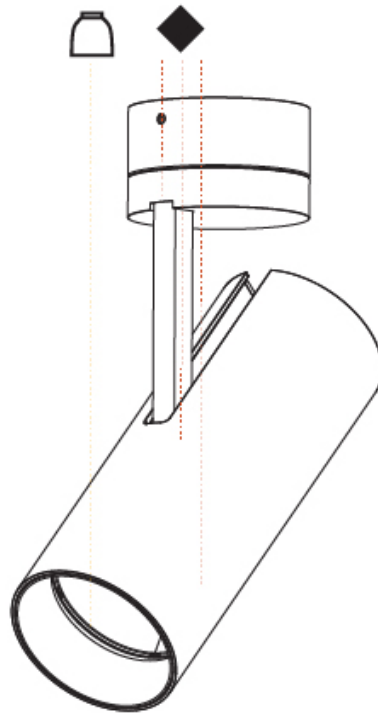

A3D113-

PROJECT	_____
TYPE	_____
SPECIFIER	_____
QUANTITY	_____
DATE	_____