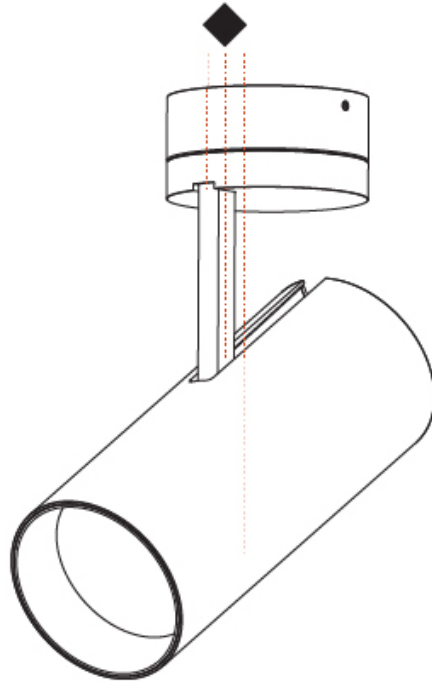

A3D115-

PROJECT

TYPE

SPECIFIER

QUANTITY

DATE

A