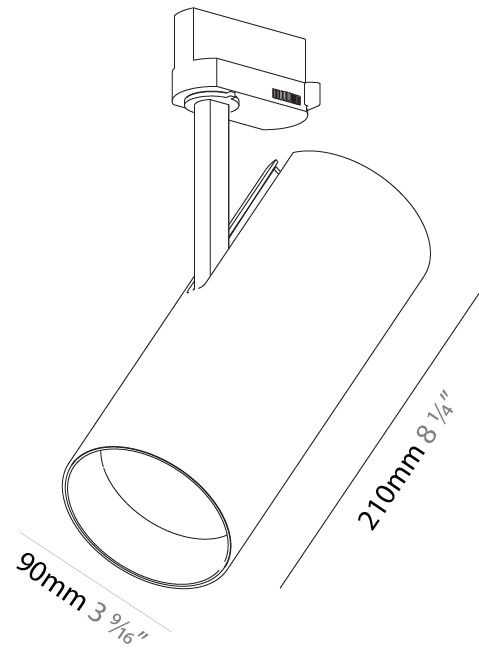

OPTICAL

Reflector°: 6
 Optic°: Lens Pack - No Lens / Linear Spread Lens / Honeycomb / Spread Lens
 Adjustability: Rotational 350°; Tilt 90°

RATINGS AND CERTIFICATIONS

Certified By: Certified for North American Standards
 IP rating: IP20