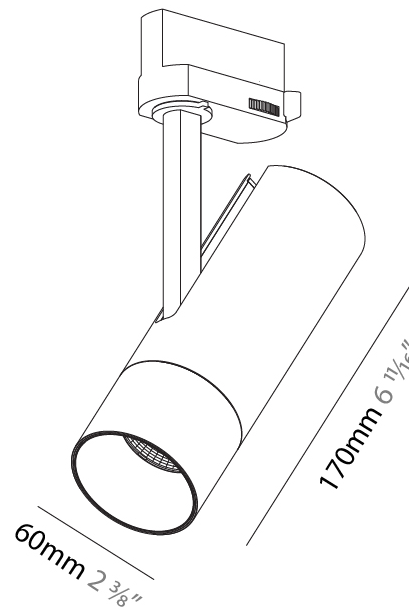

OPTICAL

Optic°: Lens Pack - No Lens / Linear Spread Lens / Honeycomb / Spread Lens
 Beam Angle: 12

RATINGS AND CERTIFICATIONS

Certified By: Certified for North American Standards
 IP rating: IP20

PROJECT	
TYPE	
SPECIFIER	
QUANTITY	
DATE	