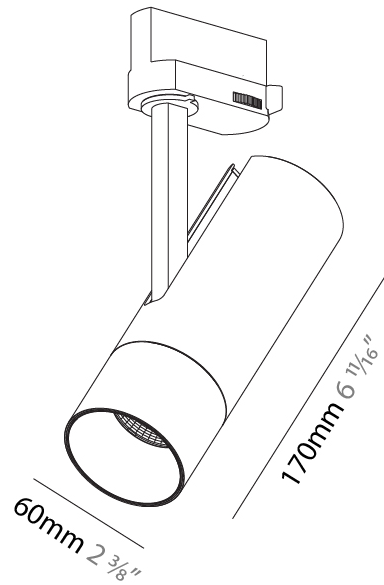

GENERAL

Series: Imagine
Subseries: Imagine 60
Brand: Prolicht
Division: Architectural
Mounting Type: Track
Mounting Location: Ceiling

PHYSICAL

Shape: Cylinder
Diameter (mm): 60
Diameter (in): 2 ³/₈
Height (mm): 170
Height (in): 6 ¹¹/₁₆
Max. Overall Height (mm): 190
Max. Overall Height (in): 7 ¹/₂
Light Distribution: Adjustable / Direct
Weight (kg): 0.564
Weight (lbs): 1 1/4
Fixture Finish: SSR / BKV / CWI / CRY / HAB / UFT / ITA / RUA / FTG / MYG / LOD / PUS / FRO / FUP / KIA / POP / BLS / SPG / MEY / GOH / GUM / CHC / COM / ABZ / JAG / OBR / MOS / ROR
Fixture Material: Aluminum Die Cast

ELECTRICAL

Lamp Type: LED (Zhaga Standard)
Input Wattage (W): 15.5
Total Output Wattage (W): 14
Dimming: Tri-Mode (Non-Dimming and Phase Dimming (120Vac only) and 0-10V Dimming)
Driver Included: Yes
Driver Location: Integrated
Driver Type: Constant Current - Universal
Driver Class: Class 2
Input Voltage (V): 120 - 277
Constant Current (MA): 350

LED

Number of LEDs: 1
Color Temperature (°K): 2700 / 3000 / 3500 / 4000
Max. Delivered Lumen (lm): 930 / 960 / 1009 / 1030
CRI: >90 CRI
Lamp Life (hrs): 50000

OPTICAL

Reflector°: 20 / 40 / 60

RATINGS AND CERTIFICATIONS

Certified By: Certified for North American Standards
IP rating: IP20