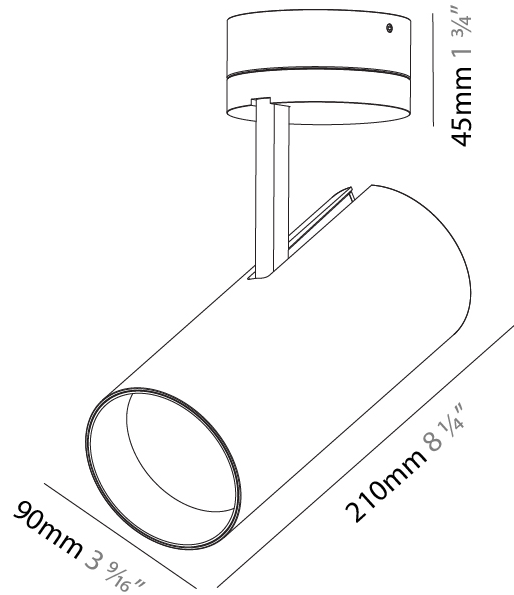

GENERAL

Series: Imagine
Subseries: Imagine 90
Brand: Prolicht
Division: Architectural
Mounting Type: Surface
Mounting Location: Ceiling
Subcategory: Spots

PHYSICAL

Shape: Cylinder
Diameter (mm): 90
Diameter (in): 3 9/16
Height (mm): 210
Height (in): 8 1/4
Max. Overall Height (mm): 255
Max. Overall Height (in): 10 1/16
Light Distribution: Adjustable / Direct
Weight (kg): 1.184
Weight (lbs): 2.60
Fixture Finish: SSR / BKV / CWI / CRY / HAB / UFT / ITA / RUA / FTG / MYG / LOD / PUS / FRO / FUP / KIA / POP / BLS / SPG / MEY / GOH / GUM / CHC / COM / ABZ / JAG / OBR / MOS / ROR
Fixture Material: Aluminum Die Cast

ELECTRICAL

Lamp Type: LED (Zhaga Standard)
Input Wattage (W): 28.6
Total Output Wattage (W): 26
Dimming: Tri-Mode (Non-Dimming and Phase Dimming (120Vac only) and 0-10V Dimming)
Driver Included: Yes
Driver Location: Integrated
Driver Type: Constant Current - Universal
Driver Class: Class 2
Input Voltage (V): 120 - 277
Constant Current (MA): 700

LED

Number of LEDs: 1
Color Temperature (°K): 2700 / 3000 / 3500 / 4000
Max. Delivered Lumen (lm): 2210 / 2270 / 2391 / 2440
CRI: >90 CRI
Lamp Life (hrs): 50000

OPTICAL

Reflector°: 18 / 26 / 40
Adjustability: Rotational 350°; Tilt 90°

RATINGS AND CERTIFICATIONS

Certified By: Certified for North American Standards
IP rating: IP20