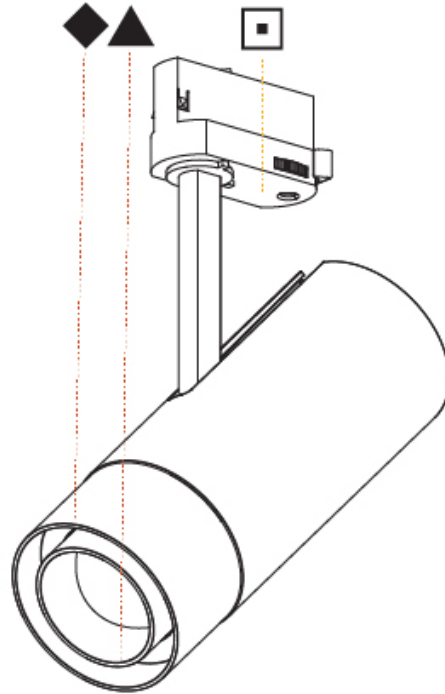

A3T110-

PROJECT _____

TYPE _____

SPECIFIER _____

QUANTITY _____

DATE _____

A