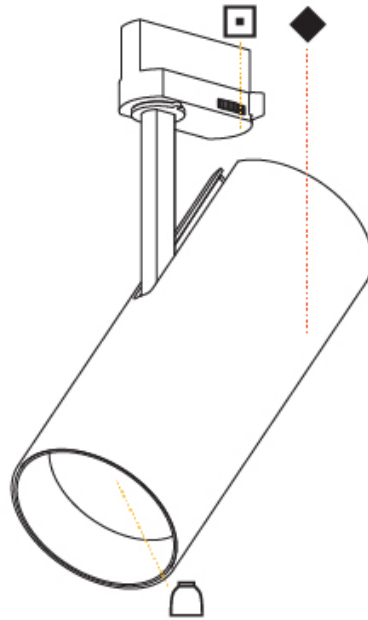

IMAGINE 90 TRACK

A3T045-

PROJECT

TYPE

SPECIFIER

QUANTITY

DATE

A